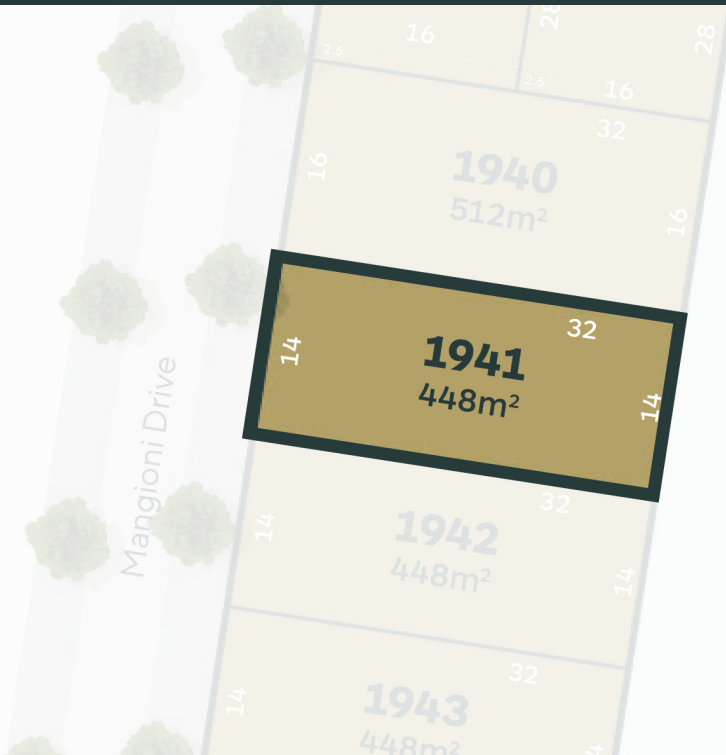

Deanside Village.

Right where you are.

STAGE 19

LOT 1941

AREA: 448m²
FRONTAGE: 14m

deansidevillage.com.au

Inspiring Places™ delivered by Moremac.

WHILE BEST ENDEAVOURS HAVE BEEN USED TO PROVIDE INFORMATION IN THIS PUBLICATION THAT IS TRUE AND ACCURATE, DEANSIDE VILLAGE, ITS CONSULTANTS, AGENTS AND RELATED ENTITIES ACCEPT NO RESPONSIBILITY AND DISCLAIM ALL LIABILITY IN RESPECT TO ANY ERRORS OR INACCURACIES IT MAY CONTAIN. PROSPECTIVE PURCHASERS SHOULD MAKE THEIR OWN ENQUIRIES TO VERIFY THE INFORMATION CONTAINED HEREIN.