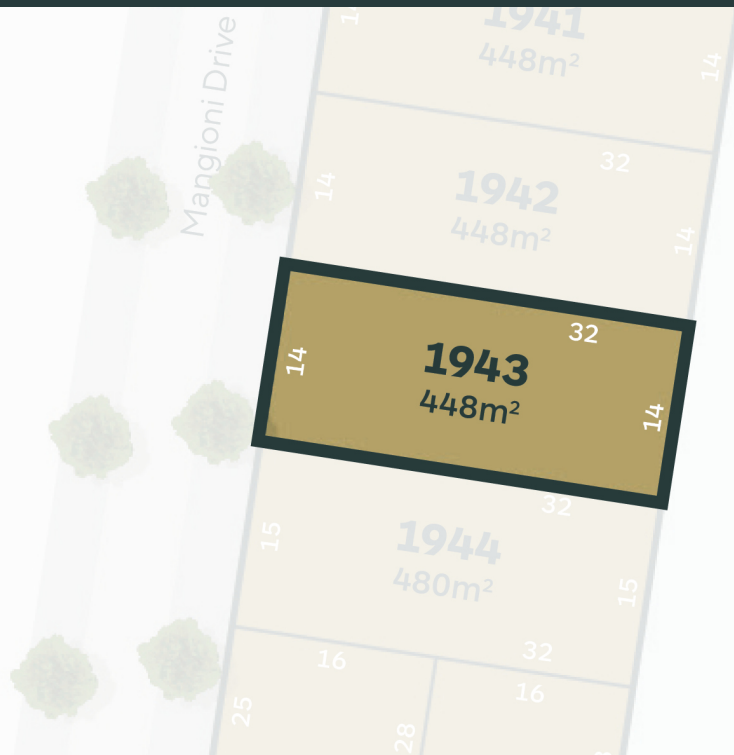

Deanside Village.

Right where you are.

STAGE 19

LOT 1943

AREA: 448m²
FRONTAGE: 14m

deansidevillage.com.au

Inspiring Places™ delivered by Moremac.

WHILE BEST ENDEAVOURS HAVE BEEN USED TO PROVIDE INFORMATION IN THIS PUBLICATION THAT IS TRUE AND ACCURATE, DEANSIDE VILLAGE, ITS CONSULTANTS, AGENTS AND RELATED ENTITIES ACCEPT NO RESPONSIBILITY AND DISCLAIM ALL LIABILITY IN RESPECT TO ANY ERRORS OR INACCURACIES IT MAY CONTAIN. PROSPECTIVE PURCHASERS SHOULD MAKE THEIR OWN ENQUIRIES TO VERIFY THE INFORMATION CONTAINED HEREIN.