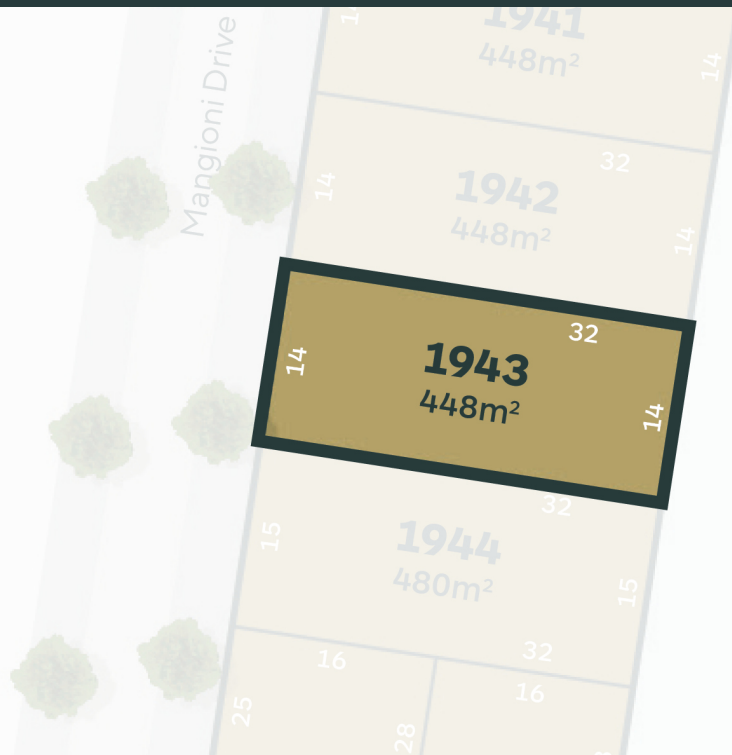

Deanside Village.

Right where you are.

STAGE 19

LOT 1943

AREA: 448m²
FRONTAGE: 14m

deansidevillage.com.au

Inspiring Places™ delivered by Moremac.

WHILE BEST ENDEAVOURS HAVE BEEN USED TO PROVIDE INFORMATION IN THIS PUBLICATION THAT IS TRUE AND ACCURATE, DEANSIDE VILLAGE, ITS CONSULTANTS, AGENTS AND RELATED ENTITIES ACCEPT NO RESPONSIBILITY AND DISCLAIM ALL LIABILITY IN RESPECT TO ANY ERRORS OR INACCURACIES IT MAY CONTAIN. PROSPECTIVE PURCHASERS SHOULD MAKE THEIR OWN ENQUIRIES TO VERIFY THE INFORMATION CONTAINED HEREIN.