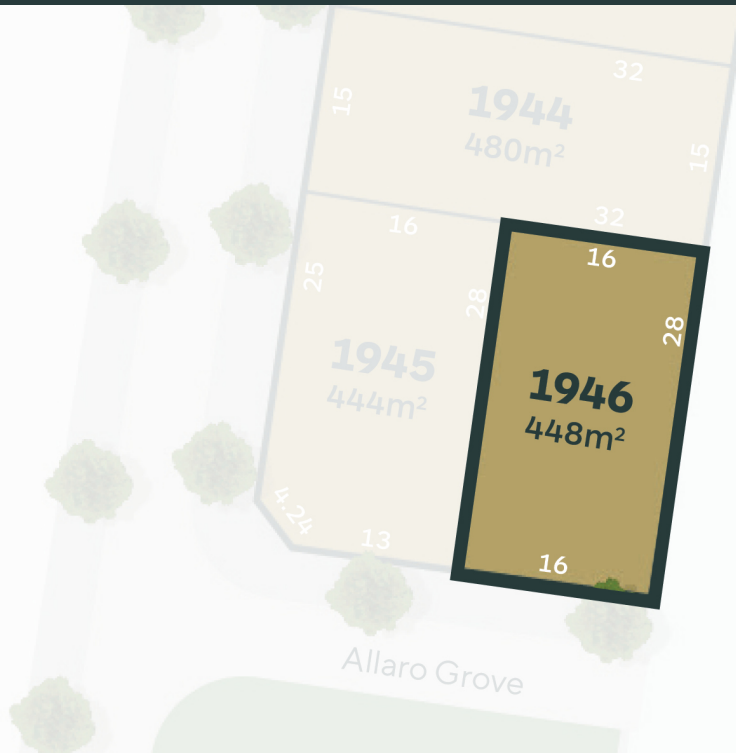

Deanside Village.

Right where you are.

STAGE 19

LOT 1946

AREA: 448m²
FRONTAGE: 16m

deansidevillage.com.au

Inspiring Places™ delivered by Moremac.

WHILE BEST ENDEAVOURS HAVE BEEN USED TO PROVIDE INFORMATION IN THIS PUBLICATION THAT IS TRUE AND ACCURATE, DEANSIDE VILLAGE, ITS CONSULTANTS, AGENTS AND RELATED ENTITIES ACCEPT NO RESPONSIBILITY AND DISCLAIM ALL LIABILITY IN RESPECT TO ANY ERRORS OR INACCURACIES IT MAY CONTAIN. PROSPECTIVE PURCHASERS SHOULD MAKE THEIR OWN ENQUIRIES TO VERIFY THE INFORMATION CONTAINED HEREIN.