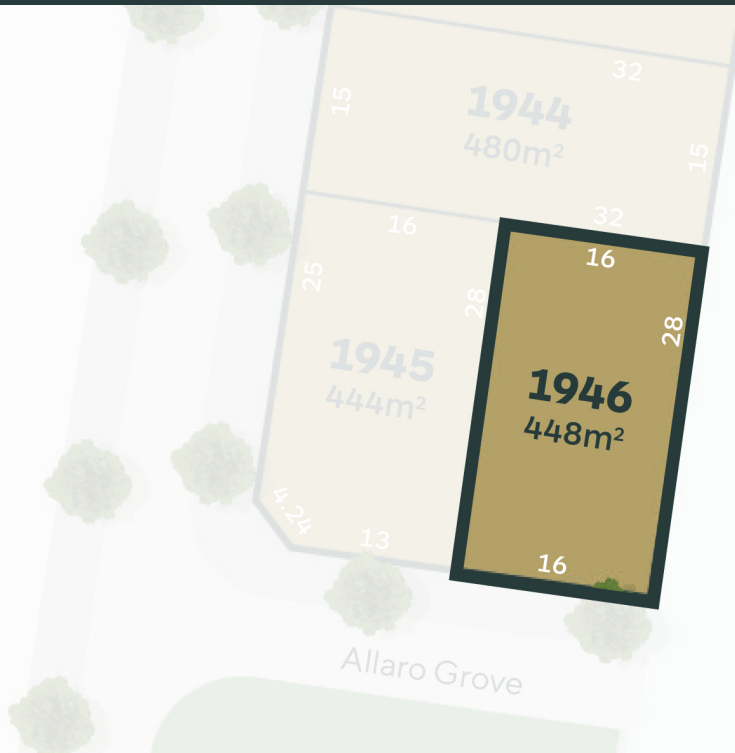

Deanside Village.

Right where you are.

STAGE 19

LOT 1946

AREA: 448m²
FRONTAGE: 16m

deansidevillage.com.au

Inspiring Places™ delivered by Moremac.

WHILE BEST ENDEAVOURS HAVE BEEN USED TO PROVIDE INFORMATION IN THIS PUBLICATION THAT IS TRUE AND ACCURATE, DEANSIDE VILLAGE, ITS CONSULTANTS, AGENTS AND RELATED ENTITIES ACCEPT NO RESPONSIBILITY AND DISCLAIM ALL LIABILITY IN RESPECT TO ANY ERRORS OR INACCURACIES IT MAY CONTAIN. PROSPECTIVE PURCHASERS SHOULD MAKE THEIR OWN ENQUIRIES TO VERIFY THE INFORMATION CONTAINED HEREIN.